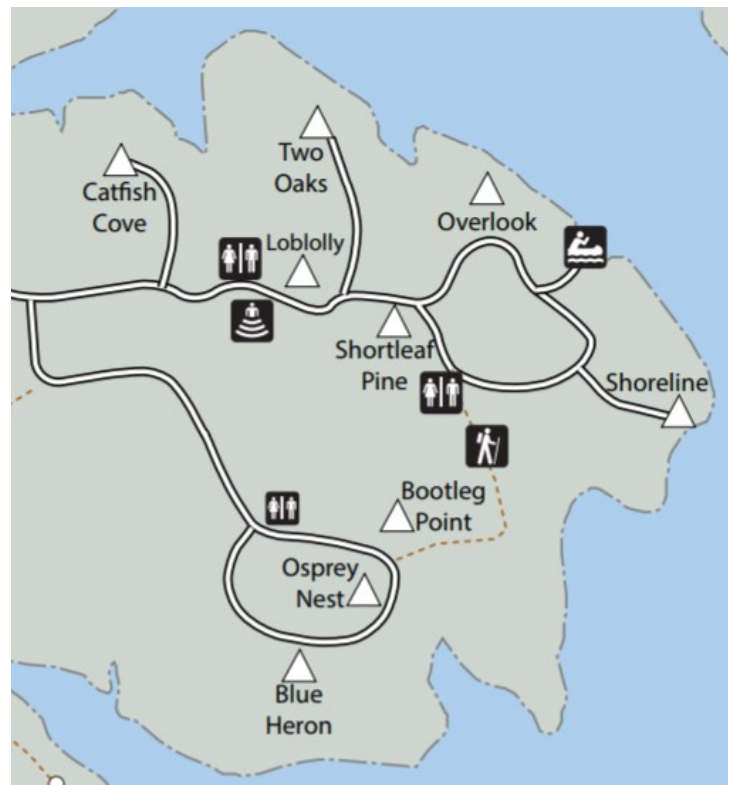

Campsite Assignments

Loblolly: Lions and Tigers

Two Oaks: Wolves

Shortleaf: Bears

Overlook: Webelos

Shoreline: Arrow of Light

		Uniform	Notes
Friday			
3:00	Arrive and Set up	B	Dinner on your own
7:00	Leaders Meeting		Activity Field
8:00	Den Campfires	B	In your campsite
10:00	Lights Out		
Saturday	Saturday		
7:00	Reveille		
7:45	Flag Raising	A	Activity Field
8:00	Breakfast - Wolves	A	Bring your Mess Kit
9:00	Morning Activities	B	With your Den
9:00	Service Shift 1	B	9:00 to 10:30
10:00	Service Shift 2	B	10:00 to 11:30
12:00	Lunch - AOL	B	Bring your Mess Kit
1:00	Afternoon Activities	B	With your Den
1:00	Whittling Chip	B	Amphitheater
4:00	Free Time	B	
5:15	Award Recognition	A	Activity Field
5:30	Dinner - Webelos 1	A	Bring your Mess Kit
6:30	Free Time	A	
8:00	Pack Campfire	A	TBA
10:00	Lights Out		
Sunday	Sunday		
7:00	Reveille		
7:45	Flag Raising	A	Activity Field
8:00	Breakfast - Bears	A	Bring your Mess Kit
9:00	Flag Lowering	A	Activity Field
10:00	Camp Cleanup		